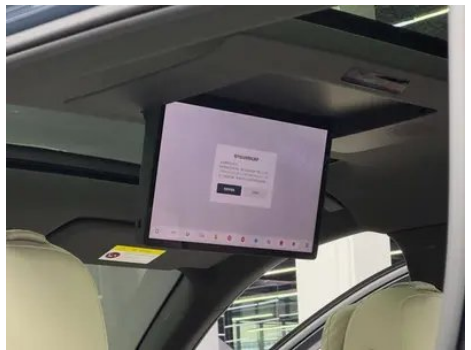

Vehicle Condition

1. Original metal body panels with factory paint.

Configuration Information

Model Information

Model Name	Li Auto L7 2023 Max