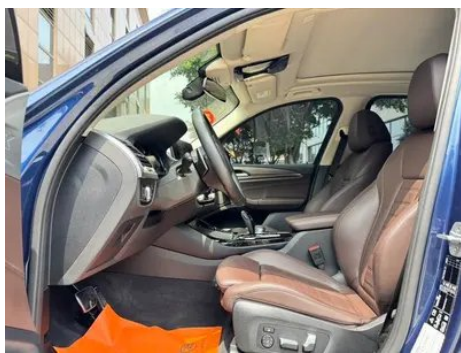

Vehicle Detail Report

BMW X3 2019 xDrive30i Leading Type M Sports suit

Basic Information

Brand	BMW
Mileage	51,000 km
Color	Blue
First Registration	2019-03-01
Transfer Count	0

Vehicle Images

Vehicle Condition