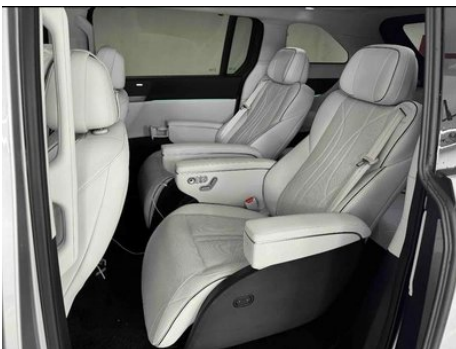

Vehicle Detail Report

Xpeng X9 2024 610 Long battery life Pro

Basic Information

Brand	Xiaopeng
Mileage	56,000 km
Color	Silver-gray
First Registration	2024-04-01
Transfer Count	1

Vehicle Images