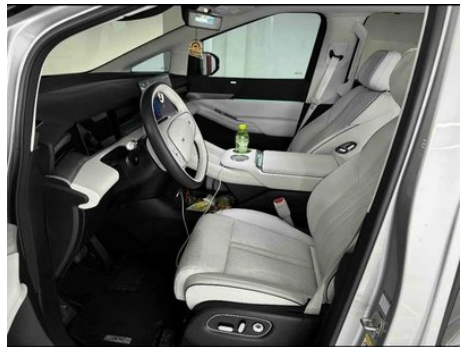

Vehicle Detail Report

Xpeng X9 2024 610 Long battery life Pro

Basic Information

Brand	Xiaopeng
Mileage	56,000 km
Color	Silver-gray
First Registration	2024-04-01
Transfer Count	1

Vehicle Images