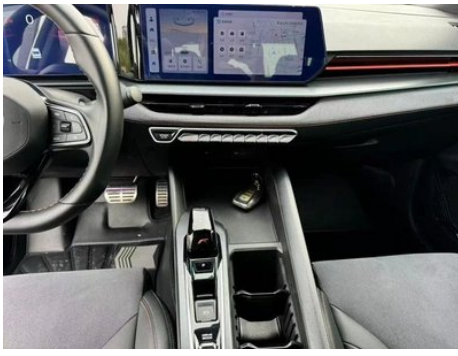

Vehicle Condition

1. Engine hood, Sheet metal repair.
2. Right rear door, Replace.
3. Right rear fender, Paint spray repair.
4. Lower left side sill exterior trim panel, Scratch.
5. Right lower side beam exterior trim panel, Scratch.

Configuration Information

Model Information

Model Name	Binrui 2022 Plantronics COOL 1.5T DCT Switch Edition
Launch Date	2022.05

Basic parameters

Vehicle Class	compact car
Energy Type	Gasoline
Maximum Power (kW)	133