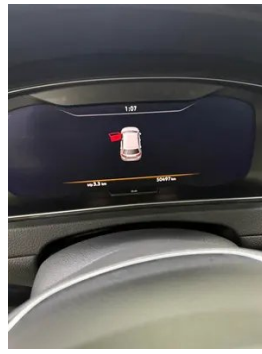

Vehicle Detail Report

Volkswagen Golf 2020 280TSI DSG Luxury type

Basic Information

Brand	Volkswagen
Mileage	50,000 km
Color	White
First Registration	2020-02-01
Transfer Count	1

Vehicle Images

Vehicle Condition