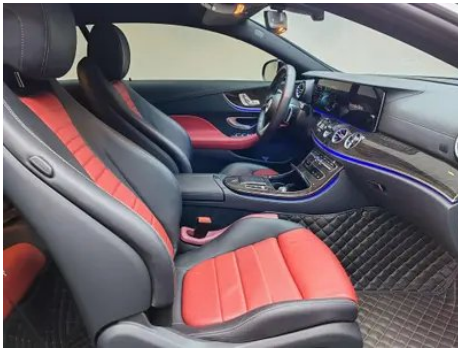

Vehicle Condition

1. Original metal body panels with factory paint.

Configuration Information

Model Information

Model Name	Mercedes-Benz E-Class (Imported) 2023 E 260 Coupe
Launch Date	2022.09

Basic parameters