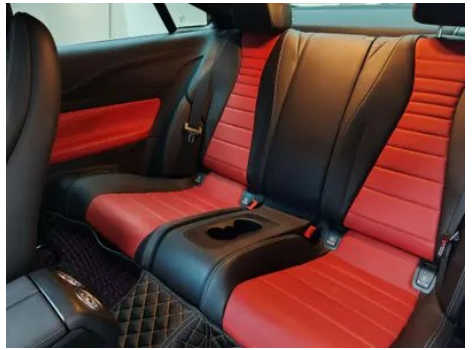

Vehicle Condition

1. Original metal body panels with factory paint.

Configuration Information

Model Information

Model Name	Mercedes-Benz E-Class (Imported) 2023 E 260 Coupe
Launch Date	2022.09

Basic parameters