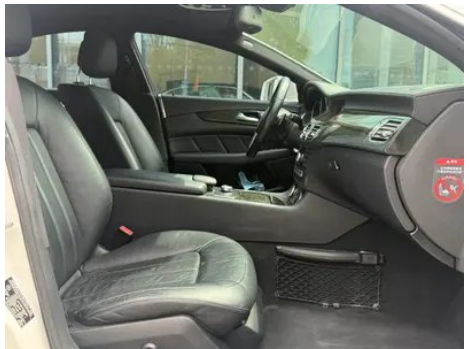

Vehicle Detail Report

Mercedes-Benz CLS 2012 CLS 300 CGI

Basic Information

Brand	Mercedes-Benz
Mileage	121,000 km
Color	White
First Registration	2014-11-01
Transfer Count	0

Vehicle Images