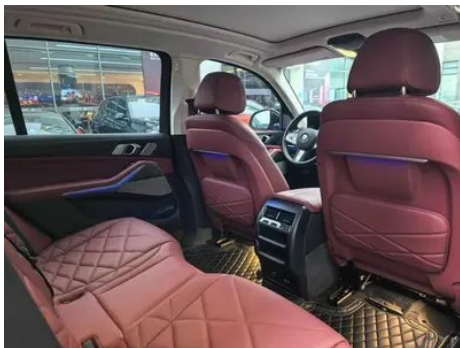

Vehicle Detail Report

**BMW X5 2022 Restyling xDrive 30Li Premium
Class M Sports suit**

Basic Information

Brand	BMW
Mileage	49,000 km
Color	Black
First Registration	2022-08-01
Transfer Count	0

Vehicle Images

Vehicle Condition

1. Original metal body panels with factory paint.

Configuration Information

Model Information

Model Name	BMW X5 2022 Restyling xDrive 30Li Premium Class M Sports suit
Launch Date	2022.08