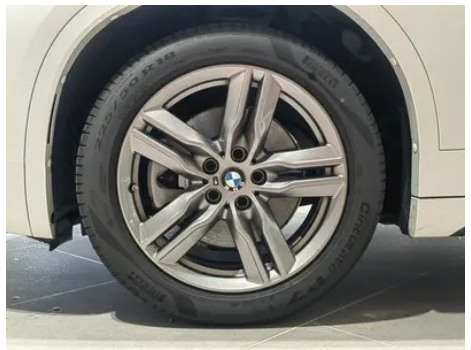

Vehicle Detail Report

BMW X2 2022 sDrive25i M Sports suit

Basic Information

Brand	BMW
Mileage	2,700 km
Color	White
First Registration	2023-04-01
Transfer Count	0

Vehicle Images

Vehicle Condition

1. Original metal body panels with factory paint.