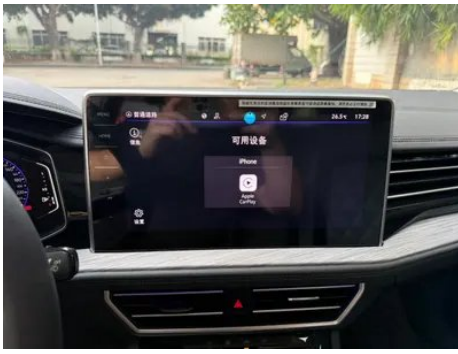

Vehicle Detail Report

Volkswagen Sagitar 2024 300TSI DSG Premium Edition

Basic Information

Brand	Volkswagen
Mileage	14,000 km
Color	White
First Registration	2024-08-01
Transfer Count	1

Vehicle Images

Vehicle Condition