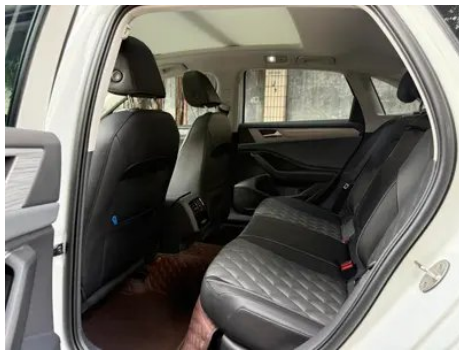

Vehicle Detail Report

Volkswagen Sagitar 2024 300TSI DSG Premium Edition

Basic Information

Brand	Volkswagen
Mileage	14,000 km
Color	White
First Registration	2024-08-01
Transfer Count	1

Vehicle Images