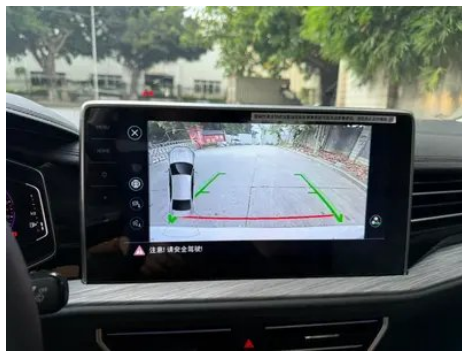

Vehicle Detail Report

Volkswagen Sagitar 2024 300TSI DSG Premium Edition

Basic Information

Brand	Volkswagen
Mileage	14,000 km
Color	White
First Registration	2024-08-01
Transfer Count	1

Vehicle Images