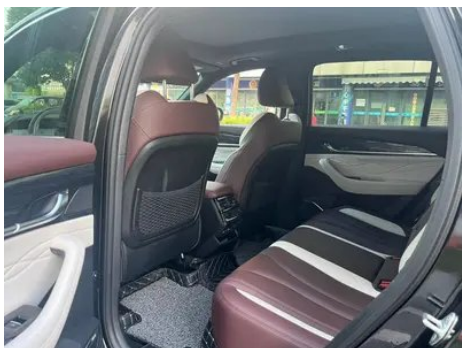

Vehicle Detail Report

Geely Monjaro 2021 2.0TD DCT EVO Two-wheel-drive Zhizun type

Basic Information

Brand	Geely
Mileage	21,000 km
Color	Black
First Registration	2023-04-01
Transfer Count	0

Vehicle Images