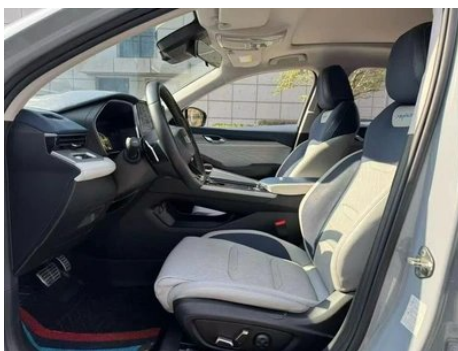

Vehicle Detail Report

Geely Auto Xingrui 2023 2.0T Premium Trim

Basic Information

Brand	Geely
Mileage	43,000 km
Color	Blue
First Registration	2022-08-01
Transfer Count	0

Vehicle Images

Vehicle Condition

1. Rear body panel, Deformation, Paint repair, Body panel repair. 2. Left rear quarter panel, Paint repair. 3. Driver's seat, Damage.