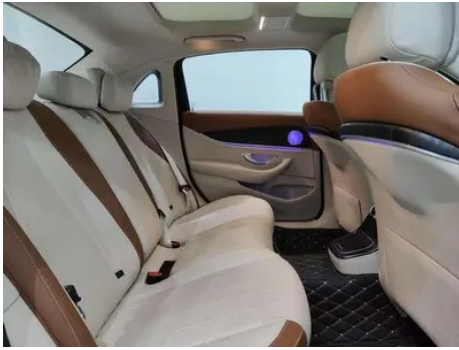

Vehicle Condition

1. Left upper side rail, Paint repair. 2. Left rear quarter panel, Paint repair, Body panel repair.

Configuration Information

Model Information

Model Name	Mercedes-Benz E-Class 2022 E 300 L Fashionable
Launch Date	2021.10