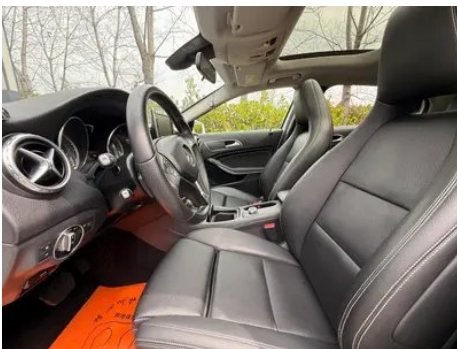

Vehicle Detail Report

Mercedes-Benz GLA 2016 GLA 200 Dynamic

Basic Information

Brand	Mercedes-Benz
Mileage	100,000 km
Color	White
First Registration	2016-04-01
Transfer Count	0

Vehicle Images