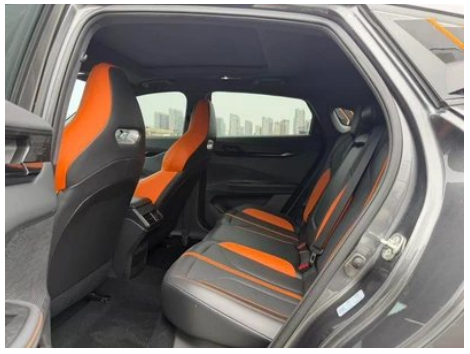

Vehicle Condition

1. Inner side of left C-pillar, Scratch.

Configuration Information

Model Information

Model Name	Changan UNI-V 2025 1.5T 500Bar Luxury sports-style
Launch Date	2025.04

Basic parameters

Vehicle Class	compact car
Energy Type	Gasoline
Maximum Power (kW)	141
Maximum Torque (N·m)	310