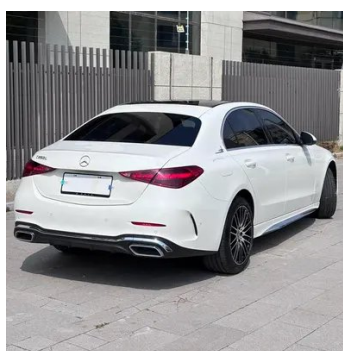

Vehicle Detail Report

Mercedes-Benz C-Class 2023 Restyling C 260 L Sports version

Basic Information

Brand	Mercedes-Benz
Mileage	34,000 km
Color	White
First Registration	2023-03-01
Transfer Count	0

Vehicle Images

Vehicle Condition

1. Driver's seat rails and frame, Signs of removal. 2. Front passenger seat rails and frame, Signs of removal.

Configuration Information

Model Information

Model Name	Mercedes-Benz C-Class 2023 Restyling C 260 L Sports version
Launch Date	2023.03