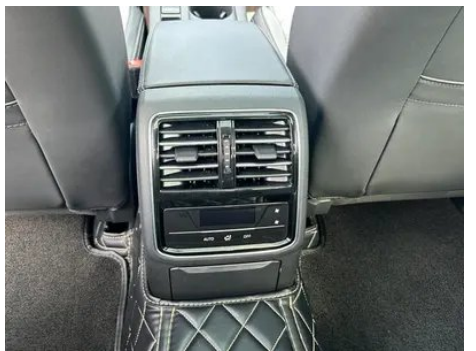

Vehicle Images

Vehicle Condition

1. Inner side of right B-pillar, Dent.

Configuration Information

Model Information

Model Name	Volkswagen Magotan 2023 200 Ten thousand commemorative edition 330TSI DSG Luxury type
Launch Date	2022.10