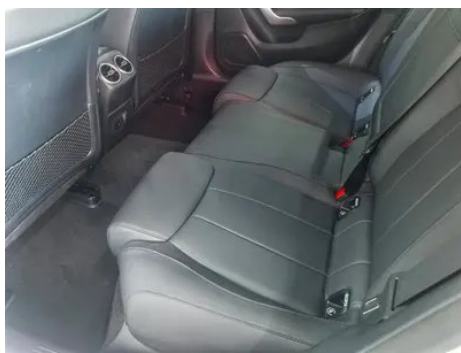

Vehicle Condition

1. Radiator support, Signs of removal.

Configuration Information

Model Information

Model Name	A-Class 2021 A 200 L Sport Sedan Dynamic Model
Launch Date	2021.01

Basic parameters

Vehicle Class	compact car
Energy Type	Gasoline
Maximum Power (kW)	120
Maximum Torque (N·m)	250
Transmission	7-speed wet dual-clutch
Body Type	Sedan
Engine	1.3T 163 horsepower L4
Dimensions (L×W×H) (mm)	4622*1796*1454
Official 0-100 km/h Acceleration (s)	8.3
Top Speed (km/h)	230
Curb Weight (kg)	-
Maximum Gross Weight (kg)	-
NEDC Combined Fuel Consumption (L/100km)	5.4