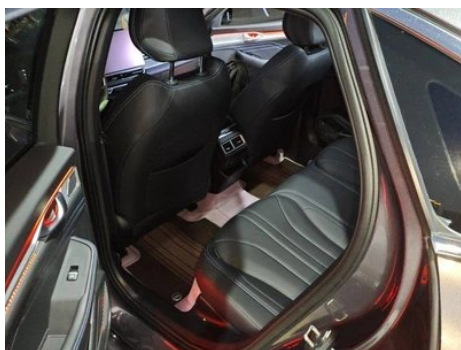

Vehicle Detail Report

PREFACE 2025 1.5T Oriental Obsidian · Kunlun Edition

Basic Information

Brand	Geely
Mileage	11,000 km
Color	Other
First Registration	2025-05-01
Transfer Count	0

Vehicle Images