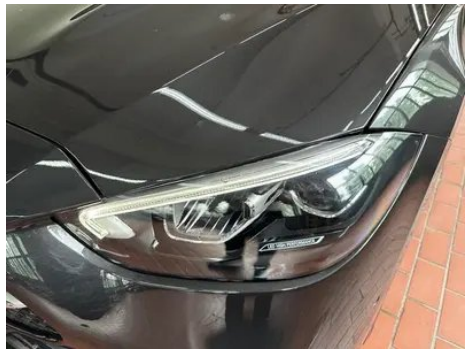

Vehicle Detail Report

Mercedes-Benz C-Class 2022 Restyling C 200 L Sports version

Basic Information

Brand	Mercedes-Benz
Mileage	65,000 km
Color	Dark gray
First Registration	2022-04-01
Transfer Count	0

Vehicle Images

Vehicle Condition

1. Front bumper, Paint repair. 2. Rear bumper, Scrape, Scratch damage. 3. Right front door, Paint chip. 4. Right rear door, Paint chip. 5. Right headlight, Replaced.

Configuration Information