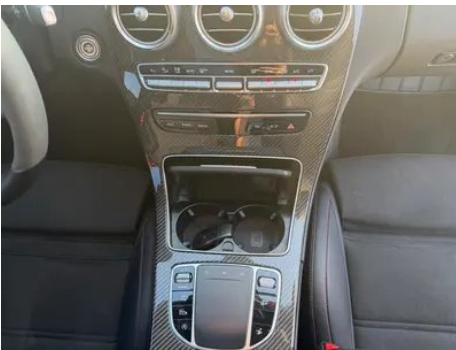

Vehicle Condition

1. Original metal body panels with factory paint.

Configuration Information

Model Information

Model Name	Mercedes-Benz C-Class 2022 Restyling C 260 Coupe
Launch Date	2022.01

Basic parameters

In-car charging

Multimedia/charging port	•USB;•SD
Number of USB/Type-C ports	• 3 in the front row
Mobile phone wireless charging function	○ Front row (USD 265)

"●" = Standard equipment

"-" = Not available