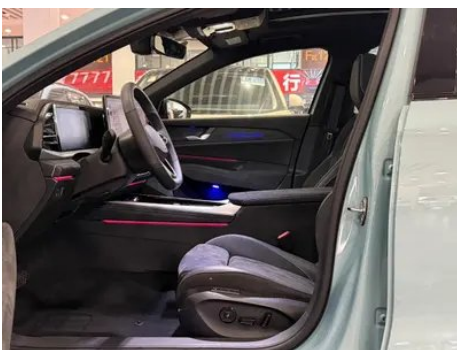

Vehicle Detail Report

Volkswagen Passat 2025 Pro 380TSI Star Dragon Edition

Basic Information

Brand	Volkswagen
Mileage	2,000 km
Color	Blue
First Registration	2024-09-01
Transfer Count	0

Vehicle Images