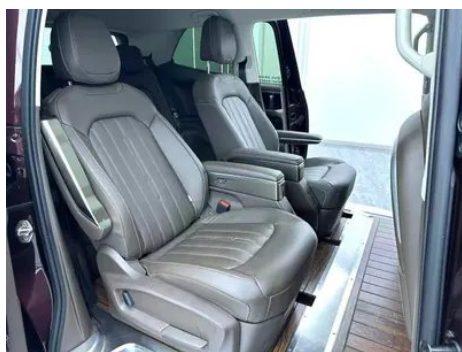

Vehicle Condition

1. Left rear frame rail, Accessory deformation. 2. Right rear quarter panel, Paint repair, Body panel repair.

Configuration Information

Model Information

Model Name	Volkswagen Viloran 2020 330TSI Luxury Edition
Launch Date	2020.05

Basic parameters

Vehicle Class	Mid- to large-size MPV
Energy Type	Gasoline
Maximum Power (kW)	137