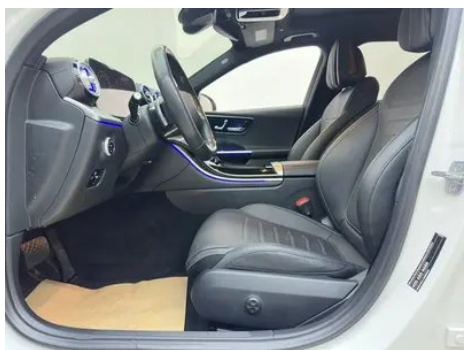

Vehicle Condition

1. Inner side of right B-pillar, Scratch, Non-accident-related deformation. 2. Right rear quarter panel, Scrape, Deformation.

Configuration Information

Model Information

Model Name	Mercedes-Benz C-Class 2024 C 260 L Hao Night Sports Edition
Launch Date	2023.10