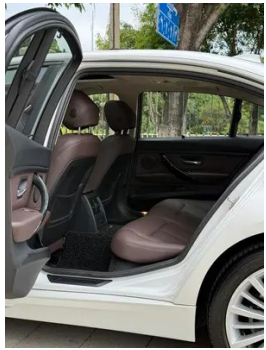

Vehicle Detail Report

BMW 3 Series 2018 320Li Fashionable

Basic Information

Brand	BMW
Mileage	120,000 km
Color	White
First Registration	2018-07-01
Transfer Count	0

Vehicle Images

Vehicle Condition

1. Original metal body panels with factory paint.