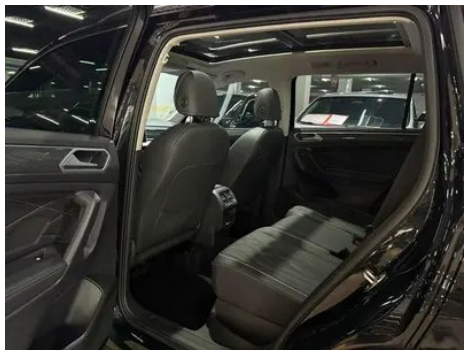

Vehicle Images

Vehicle Condition

1. Original metal body panels with factory paint.

Configuration Information

Model Information

Model Name	Volkswagen Tiguan L 2024 outstanding 330TSI Automatic two-wheel drive R-Line Long Yao Edition
Launch Date	2024.03