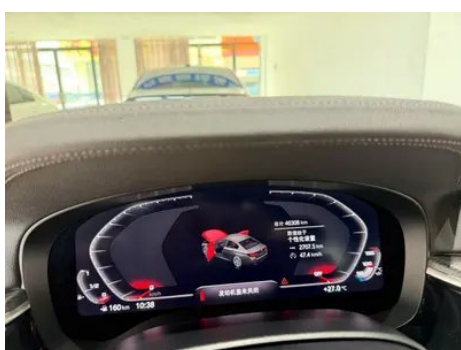

Vehicle Detail Report

BMW 5 Series 2022 Restyling 525i M Sports suit

Basic Information

Brand	BMW
Mileage	46,000 km
Color	Black
First Registration	2022-06-01
Transfer Count	0

Vehicle Images

Vehicle Condition

In-car charging

Multimedia/charging port	•USB;•Type-C
Number of USB/Type-C ports	• 2 in the front row/2 in the back row
Mobile phone wireless charging function	○ Front row (USD 779)

"●" = Standard equipment