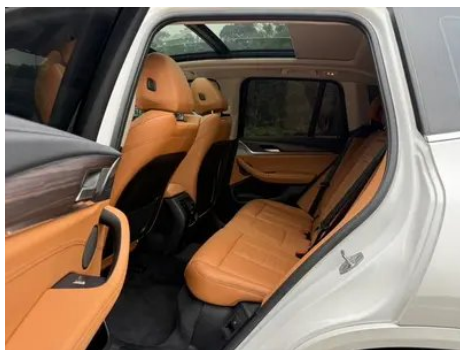

Vehicle Detail Report

BMW X3 2021 xDrive28i M Sports suit

Basic Information

Brand	BMW
Mileage	35,000 km
Color	White
First Registration	2021-06-01
Transfer Count	0

Vehicle Images

Vehicle Condition

1. Left rear quarter panel, Scratch.