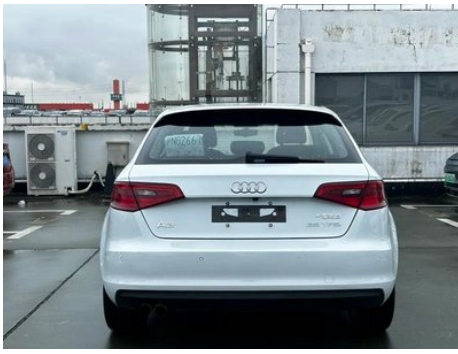

Vehicle Detail Report

Audi A3 2015 Sportback 35 TFSI Millionth Anniversary Intelligent Model

Basic Information

Brand	Audi
Mileage	77,300 km
Color	White
First Registration	2016-06-01
Transfer Count	0

Vehicle Images