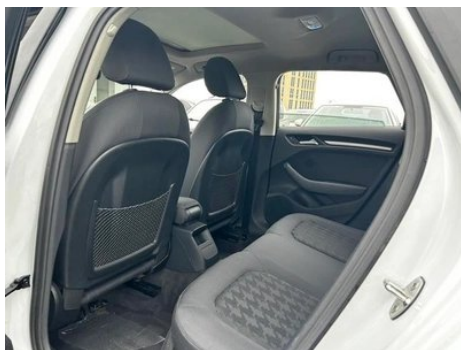

Vehicle Detail Report

Audi A3 2015 Sportback 35 TFSI Millionth Anniversary Intelligent Model

Basic Information

Brand	Audi
Mileage	77,300 km
Color	White
First Registration	2016-06-01
Transfer Count	0

Vehicle Images