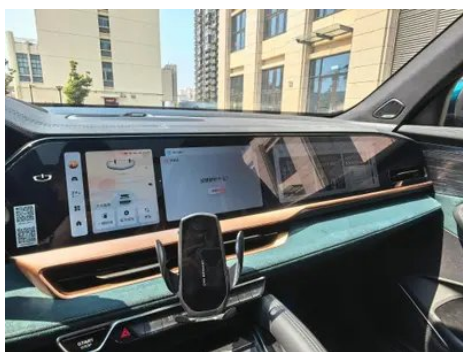

Vehicle Condition

1. Right front door, Paint repair. 2. Left front fender, Replaced. 3. Right front fender, Body panel repair. 4. Left rocker panel exterior trim, Scratch damage. 5. Right rocker panel exterior trim, Scratch damage. 6. Left headlight, Replaced.

Configuration Information

Model Information

Model Name	Geely Monjaro 2021 2.0TD DCT EVO Two-wheel-drive Zhizun type
Launch Date	2021.11

Basic parameters

Vehicle Class	Compact SUV
Energy Type	Gasoline
Maximum Power (kW)	160
Maximum Torque (N·m)	325
Transmission	7-speed wet dual-clutch
Body Type	SUV
Engine	2.0L 218 hp L4
Dimensions (L×W×H) (mm)	4770*1895*1689
Official 0-100 km/h Acceleration (s)	7.9
Top Speed (km/h)	215
Curb Weight (kg)	1675
Maximum Gross Weight (kg)	2130
NEDC Combined Fuel Consumption (L/100km)	6.8
WLTP Combined Fuel Consumption (L/100km)	7.5

engine

Engine Model	JLH-4G20TDJ
Displacement (mL)	1969