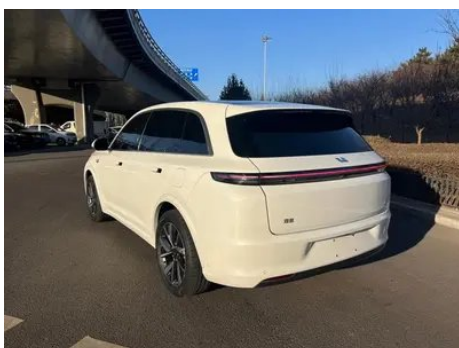

Vehicle Detail Report

Li Auto L7 2023 Pro version

Basic Information

Brand	Li Auto
Mileage	95,700 km
Color	White
First Registration	2023-06-01
Transfer Count	4

Vehicle Images

Vehicle Condition

1. Original metal body panels with factory paint.

Configuration Information

Model Information

Model Name	Li Auto L7 2023 Pro
Launch Date	2022.09

Basic parameters

Vehicle Class	Mid-size and large SUVs
Energy Type	Extended Range Electric Vehicle (EREV)
Maximum Power (kW)	113
Maximum Torque (N·m)	-
Transmission	Electric vehicle single speed gearbox
Body Type	SUV
Engine	Extended range 154 horsepower
Dimensions (L×W×H) (mm)	5050*1995*1750
Official 0-100 km/h Acceleration (s)	5.3
Top Speed (km/h)	180
Curb Weight (kg)	2450
Maximum Gross Weight (kg)	3080
Fast Charging Time (h)	0.5
Slow Charging Time (h)	6.5
Electric Motor (PS)	449
Fast Charging Range (%)	20-80
Electricity Consumption in Fuel Equivalent (L/100km)	2.48
WLTC Electric Range (km)	170