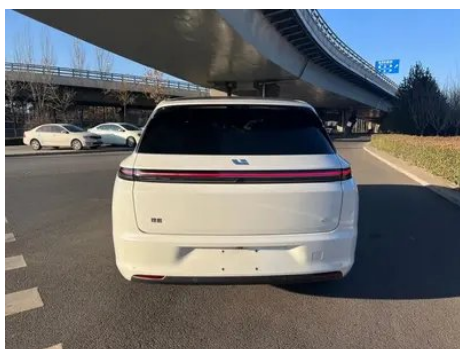

Vehicle Detail Report

Li Auto L7 2023 Pro version

Basic Information

Brand	Li Auto
Mileage	95,700 km
Color	White
First Registration	2023-06-01
Transfer Count	4

Vehicle Images

Vehicle Condition

1. Original metal body panels with factory paint.