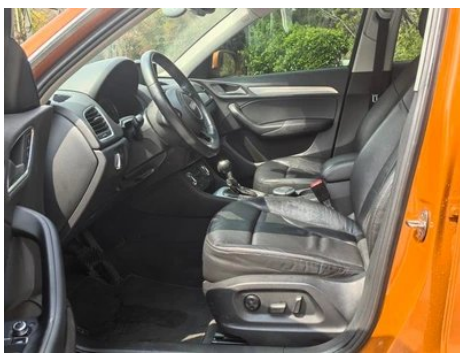

Vehicle Detail Report

Audi Q3 2015 35 TFSI Million Commemorative Comfortable

Basic Information

Brand	Audi
Mileage	103,200 km
Color	Orange
First Registration	2015-10-01
Transfer Count	0

Vehicle Images