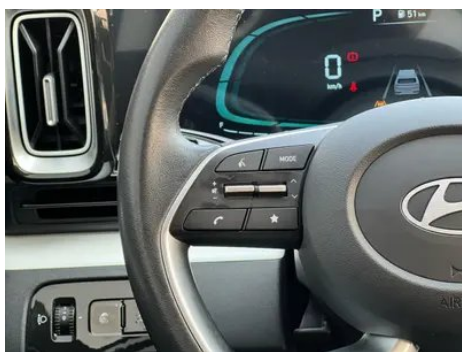

Vehicle Condition

1. Original metal body panels with factory paint.

Configuration Information

Model Information

Model Name	Hyundai ix35 2023 Mu Sa 2.0L Premium Edition LUX
Launch Date	2023.06

Basic parameters

Vehicle Class	Compact SUV
Energy Type	Gasoline
Maximum Power (kW)	118
Maximum Torque (N·m)	193
Transmission	6-gear Auto
Body Type	SUV
Engine	2.0L 160 horsepower L4
Dimensions (L×W×H) (mm)	4475*1850*1685
Official 0-100 km/h Acceleration (s)	-
Top Speed (km/h)	187
Curb Weight (kg)	1464
Maximum Gross Weight (kg)	1910
WLTP Combined Fuel Consumption (L/100km)	6.94

engine

Engine Model	G4NJ
Displacement (mL)	1999
Displacement (L)	2.0
Induction Type	Natural aspiration
Cylinder Arrangement	L