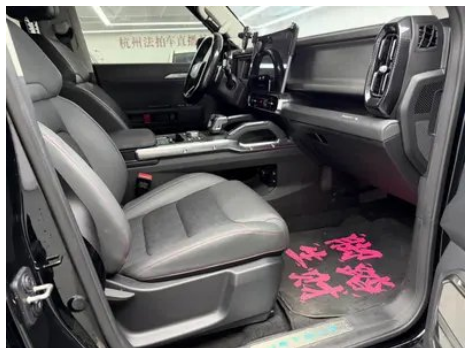

Vehicle Detail Report

Jetour T2 2023 2.0TD Four-wheel drive Time travel PRO

Basic Information

Brand	Jetour
Mileage	30,000 km
Color	Black
First Registration	2024-08-01
Transfer Count	0

Vehicle Images