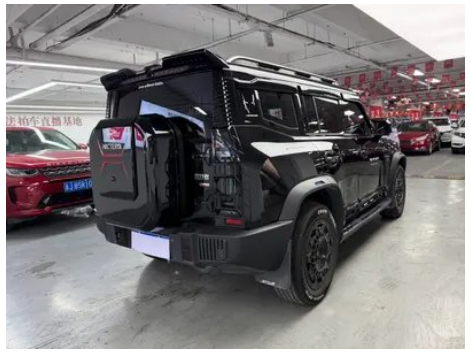

Vehicle Detail Report

Jetour T2 2023 2.0TD Four-wheel drive Time travel PRO

Basic Information

Brand	Jetour
Mileage	30,000 km
Color	Black
First Registration	2024-08-01
Transfer Count	0

Vehicle Images

Vehicle Condition

1. Original metal body panels with factory paint.

Configuration Information

Model Information

Model Name	Jetour T2 2023 2.0T Four-wheel drive crossing PRO
Launch Date	2023.09

Basic parameters

Vehicle Class	Compact SUV
Energy Type	Gasoline
Maximum Power (kW)	187
Maximum Torque (N·m)	390
Transmission	7-speed wet dual-clutch
Body Type	SUV
Engine	2.0T 254 horsepower L4
Dimensions (L×W×H) (mm)	4785*2006*1880
Official 0-100 km/h Acceleration (s)	-
Top Speed (km/h)	180
Curb Weight (kg)	1869
Maximum Gross Weight (kg)	2450
WLTP Combined Fuel Consumption (L/100km)	8.83