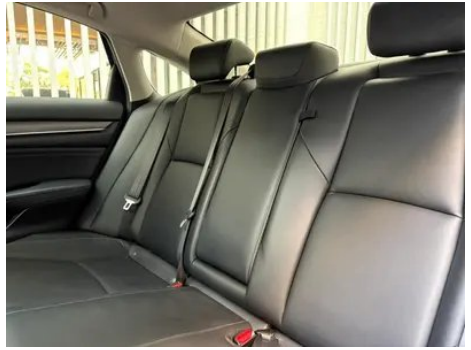

Vehicle Condition

1. Left rear frame rail, Corrosion. 2. Right rear frame rail, Corrosion. 3. Left rear quarter panel, Paint repair, Body panel repair. 4. Right rear quarter panel, Paint repair, Body panel repair.

Configuration Information

Model Information

Model Name	Honda Accord 2018 230TURBO Comfort Edition Country VI
Launch Date	2019.07

Basic parameters

Vehicle Class	Mid-size car
Energy Type	Gasoline
Maximum Power (kW)	130