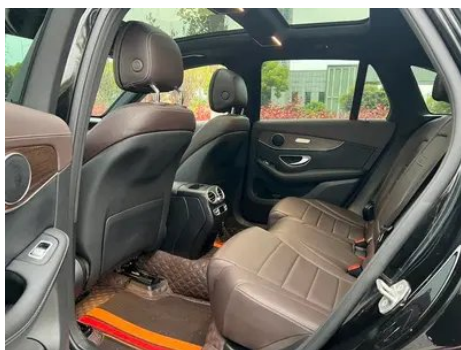

Vehicle Detail Report

Mercedes-Benz GLC 2022 GLC 300 L 4MATIC Dynamic

Basic Information

Brand	Mercedes-Benz
Mileage	76,000 km
Color	Black
First Registration	2022-04-01
Transfer Count	0

Vehicle Images

Vehicle Condition