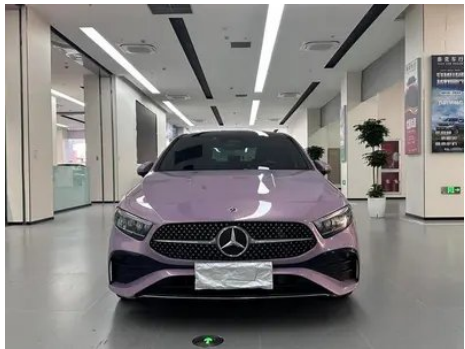

Vehicle Detail Report

Mercedes-Benz A-Class 2023 A 200 L Sport Sedan Fashion Edition

Basic Information

Brand	Mercedes-Benz
Mileage	34,000 km
Color	White
First Registration	2023-08-01
Transfer Count	0

Vehicle Images

Vehicle Condition

1. Original metal body panels with factory paint.

Configuration Information

Model Information

Model Name	Mercedes-Benz A-Class 2023 A 200 L Fashionable
Launch Date	2023.05

Basic parameters