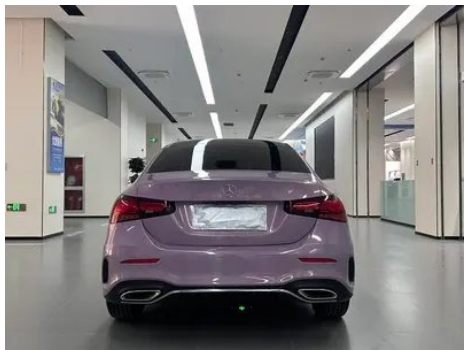

Vehicle Detail Report

Mercedes-Benz A-Class 2023 A 200 L Sport Sedan Fashion Edition

Basic Information

Brand	Mercedes-Benz
Mileage	34,000 km
Color	White
First Registration	2023-08-01
Transfer Count	0

Vehicle Images

Vehicle Condition

1. Original metal body panels with factory paint.

Configuration Information

Model Information

Model Name	Mercedes-Benz A-Class 2023 A 200 L Fashionable
Launch Date	2023.05

Basic parameters