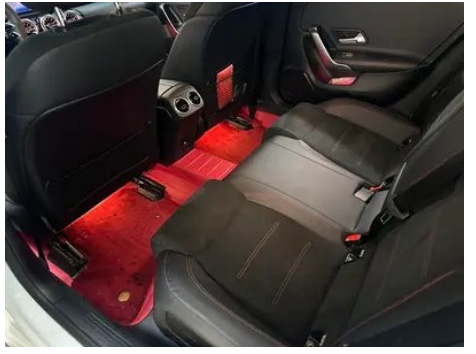

Vehicle Condition

1. Original metal body panels with factory paint.

Configuration Information

Model Information

Model Name	Mercedes-Benz A-Class 2023 A 200 L Fashionable
Launch Date	2023.05

Basic parameters