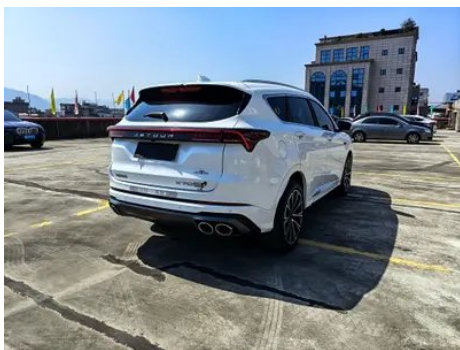

# Vehicle Detail Report

Jetour X70 PLUS 2023 1.6T DCT Strong person  
5 seat

## Vehicle Images

## Vehicle Condition

1. Original metal body panels with factory paint.