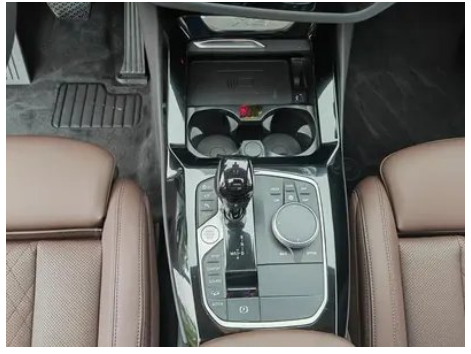

Vehicle Condition

1. Original metal body panels with factory paint.

Configuration Information

Model Information

Model Name	BMW 2023 X3 xDrive30i Luxury Edition M Night Sky Package
Launch Date	2023.05

Basic parameters

Vehicle Class	Mid-size SUV
Energy Type	Gasoline
Maximum Power (kW)	180
Maximum Torque (N·m)	350
Transmission	8-gear manual integration
Body Type	SUV
Engine	2.0T 245 horsepower L4
Dimensions (L×W×H) (mm)	4737*1891*1689