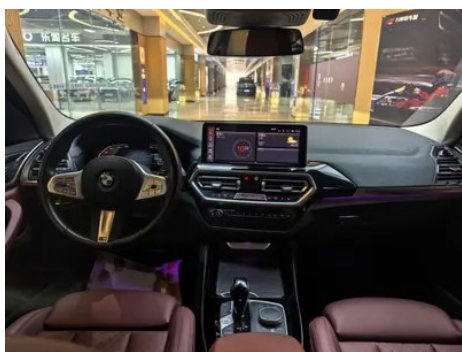

Vehicle Condition

1. Driver's seat rails and frame, Signs of removal. 2. Front passenger seat rails and frame, Signs of removal. 3. Right rear quarter panel, Paint repair.

Configuration Information

Model Information

Model Name	BMW X3 2022 Restyling xDrive25i M Sports suit
Launch Date	2022.08

Basic parameters

Vehicle Class	Mid-size SUV
Energy Type	Gasoline
Maximum Power (kW)	135
Maximum Torque (N·m)	300
Transmission	8-gear manual integration
Body Type	SUV
Engine	2.0L 184 hp L4
Dimensions (L×W×H) (mm)	4737*1891*1689
Official 0-100 km/h Acceleration (s)	8.9
Top Speed (km/h)	210
Curb Weight (kg)	1857
Maximum Gross Weight (kg)	2510
NEDC Combined Fuel Consumption (L/100km)	8.4
WLTP Combined Fuel Consumption (L/100km)	8.3

engine

Engine Model	B48B20C
Displacement (mL)	1998
Displacement (L)	2.0