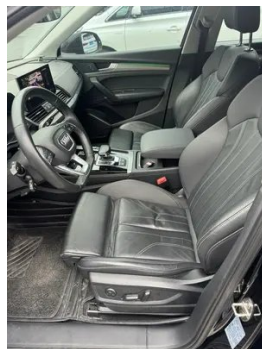

Vehicle Detail Report

Audi Q5L 2022 40T Fashion dynamic type

Basic Information

Brand	Audi
Mileage	88,000 km
Color	Black
First Registration	2022-01-01
Transfer Count	0

Vehicle Images

Vehicle Condition

1. Right rear quarter panel, Deformation.