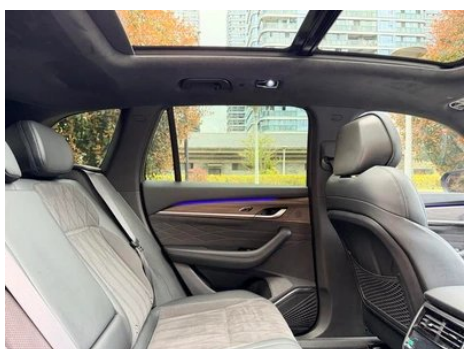

Vehicle Images

Vehicle Condition

1. Original metal body panels with factory paint.

Configuration Information

Model Information

Model Name	Geely Auto XingyueL (Monjaro) 2025 Oriental Yao 2.0TD Automatic SisStar Edition
Launch Date	2024.10