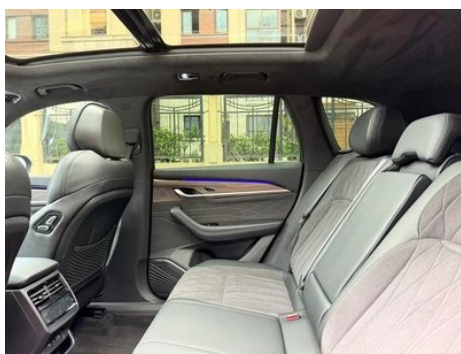

Vehicle Images

Vehicle Condition

1. Original metal body panels with factory paint.

Configuration Information

Model Information

Model Name	Geely Auto XingyueL (Monjaro) 2025 Oriental Yao 2.0TD Automatic SisStar Edition
Launch Date	2024.10