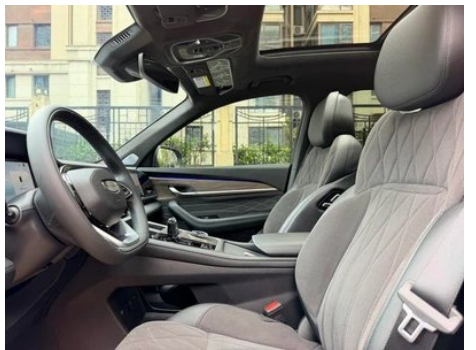

Vehicle Images

Vehicle Condition

1. Original metal body panels with factory paint.

Configuration Information

Model Information

Model Name	Geely Auto XingyueL (Monjaro) 2025 Oriental Yao 2.0TD Automatic SisStar Edition
Launch Date	2024.10