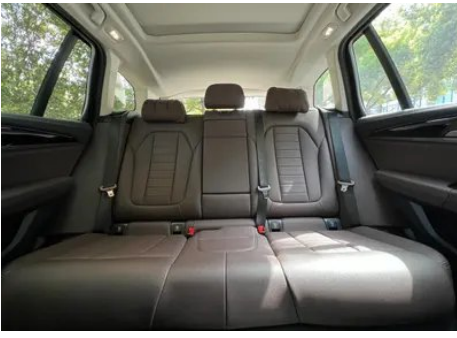

Vehicle Detail Report

BMW X3 2021 xDrive25i M Sports suit

Basic Information

Brand	BMW
Mileage	25,600 km
Color	White
First Registration	2021-05-01
Transfer Count	0

Vehicle Images

Vehicle Condition

1. Original metal body panels with factory paint.