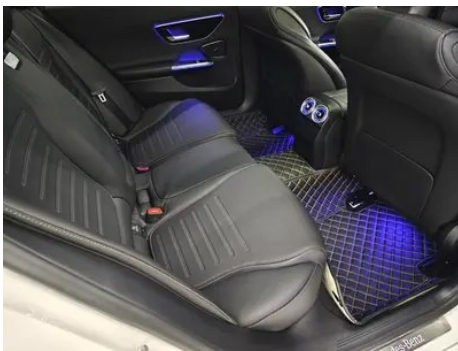

Vehicle Detail Report

Mercedes-Benz C-Class 2022 C 260 L Sports version

Basic Information

Brand	Mercedes-Benz
Mileage	42,000 km
Color	White
First Registration	2022-06-01
Transfer Count	0

Vehicle Images