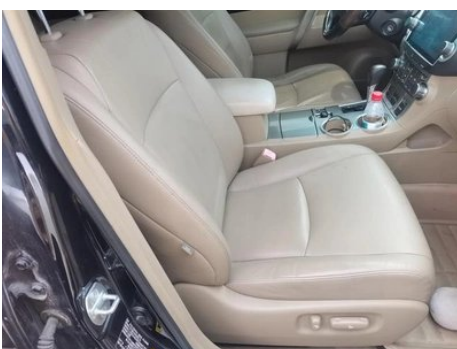

Vehicle Detail Report

Highlander 2012 3.5L Four-wheel drive 7 Seat Deluxe Edition

Basic Information

Brand	Toyota
Mileage	196,000 km
Color	Black
First Registration	2013-03-01
Transfer Count	0

Vehicle Images