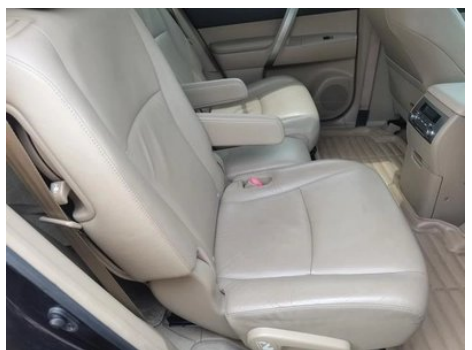

Vehicle Detail Report

Highlander 2012 3.5L Four-wheel drive 7 Seat Deluxe Edition

Basic Information

Brand	Toyota
Mileage	196,000 km
Color	Black
First Registration	2013-03-01
Transfer Count	0

Vehicle Images