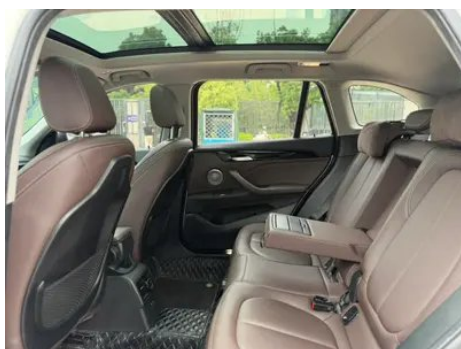

Vehicle Detail Report

BMW X1 2021 sDrive25Li Leading Type

Basic Information

Brand	BMW
Mileage	95,000 km
Color	White
First Registration	2021-10-01
Transfer Count	0

Vehicle Images

Vehicle Condition

1. Driver's seat rails and frame, Signs of removal. 2. Front passenger seat rails and frame, Signs of removal.