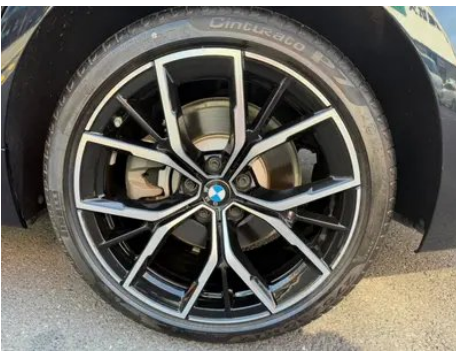

Vehicle Detail Report

BMW 5 Series 2023 Restyling 530Li Premium Class M Sports suit

Basic Information

Brand	BMW
Mileage	17,000 km
Color	Black
First Registration	2023-11-01
Transfer Count	0

Vehicle Images

Vehicle Condition