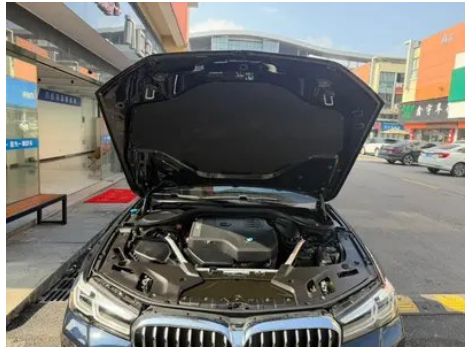

Vehicle Detail Report

BMW 5 Series 2023 Restyling 530Li Premium Class M Sports suit

Basic Information

Brand	BMW
Mileage	17,000 km
Color	Black
First Registration	2023-11-01
Transfer Count	0

Vehicle Images

Vehicle Condition