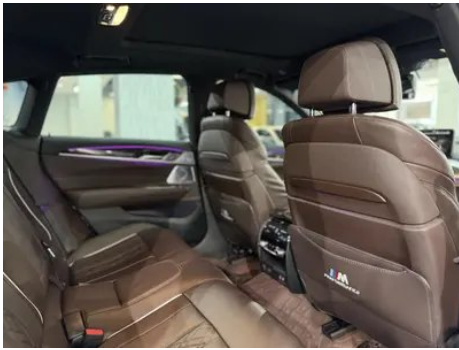

Vehicle Detail Report

BMW 6 Series GT 2022 630i M Sports Grand Traveler Edition

Basic Information

Brand	BMW
Mileage	28,000 km
Color	Black
First Registration	2023-01-01
Transfer Count	1

Vehicle Images

Vehicle Condition