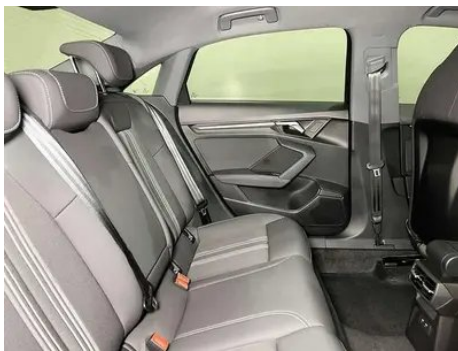

Vehicle Detail Report

Audi A3 2024 A3L Limousine 35 TFSI Fashion Sport

Basic Information

Brand	Audi
Mileage	25,100 km
Color	Dark gray
First Registration	2024-03-01
Transfer Count	1

Vehicle Images