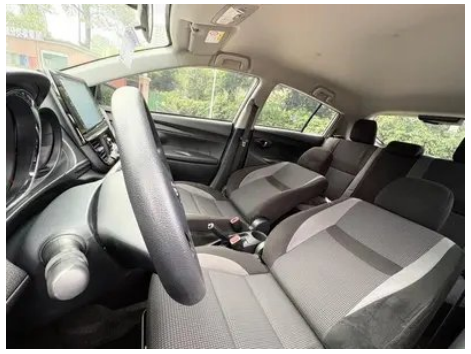

Vehicle Detail Report

Toyota Vios FS 2022 1.5L CVT Fengchi CARE version

Basic Information

Brand	Toyota
Mileage	5,600 km
Color	White
First Registration	2022-07-01
Transfer Count	0

Vehicle Images

Vehicle Condition